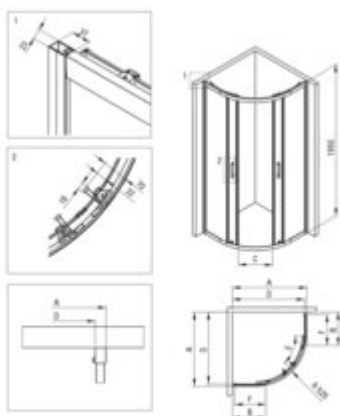

FUNKIA EVO

Shower cabin with tray, half round

Product code: KYPPND88P

EAN: 5908322047671

Color: nero

Warranty [years]: 5

Model	Size	A [mm]	B [mm]	C [mm]	D [mm]	E [mm]	F [mm]
KYP-3000P	800x800	760-800	261	450	704	375	226

Showe cabin

Finish	nero
Shape	half round
Width [mm]	800
Height [mm]	1950
Glass finish	transparentne wzór miasto
Glass thickness [mm]	5
Active cover	yes
Adjustment range up to [mm]	20
Masking of assembly elements	yes
Profiles levelling the curvature of the walls	yes
Reversible doors	yes
Installation without shower tray possible	yes
Double top rollers with ball bearings	yes
Detachable lower rollers	yes
Quick assembly with clips	yes

Shower tray

Finish	white
Material	acrylic
Shape	half round
Width [mm]	800
Length [mm]	800
Height [mm]	45
arc radius [mm]	550
Installation method	directly on the spout, on the floor level, on the construction material support
Drain diameter	90