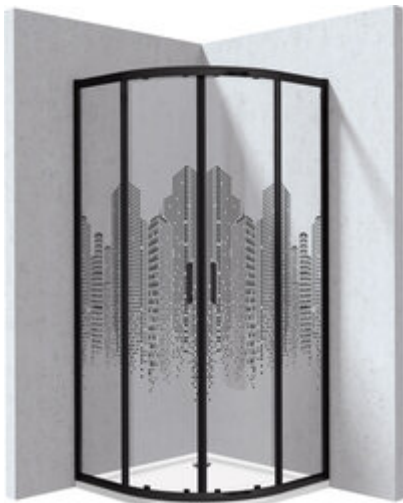

FUNKIA EVO

Shower cabin with tray, half round

Product code: KYPPND88P

EAN: 5908322047671

Color: nero

Warranty [years]: 5

Model	Size	A [mm]	B [mm]	C [mm]	D [mm]	E [mm]	F [mm]
KYP-3000P	800x800	760-800	261	450	704	375	226

Showe cabin

Finish	nero
Shape	half round
Width [mm]	800
Height [mm]	1950
Glass finish	transparentne wzór miasto
Glass thickness [mm]	5
Active cover	yes
Adjustment range up to [mm]	20
Masking of assembly elements	yes
Profiles levelling the curvature of the walls	yes
Reversible doors	yes
Installation without shower tray possible	yes
Double top rollers with ball bearings	yes
Detachable lower rollers	yes
Quick assembly with clips	yes

Shower tray

Finish	white
Material	acrylic
Shape	half round
Width [mm]	800
Length [mm]	800
Height [mm]	45
arc radius [mm]	550
Installation method	directly on the spout, on the floor level, on the construction material support
Drain diameter	90