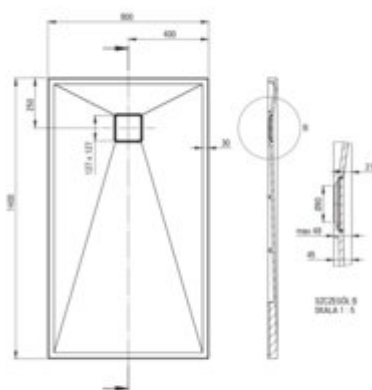

CORREO Granite shower tray, rectangular

Product code: KQR_N48B

EAN: 5907650821168

Color: nero

Warranty [years]: 10

Finish	nero
Material	granite
Shape	rectangular
Width [mm]	800
Length [mm]	1400
Height [mm]	45
Installation method	directly on the spout, on the construction material support, on the floor level
Drain diameter	90
possibility to cut to size	yes
Hydrophobicity	yes

Features:

- Properties of Deante granite: resistance to impact, high temperature, discoloration, therm
- Hydrophobic properties repel water molecules
- For installation at floor level, directly on the screed or supported by construction mater
- Possibility of cutting the granite shower tray
- Dedicated cleaning agent, safe for cleaned surfaces
- Only the best materials, the quality of which has been confirmed by laboratory tests
- Anti-slip properties of granite shower trays
- The finish enriched with silver ions adds antiseptic properties
- Warning! The NHC_029D siphon fits this shower tray
- Warning! The NHC_029C siphon fits this shower tray