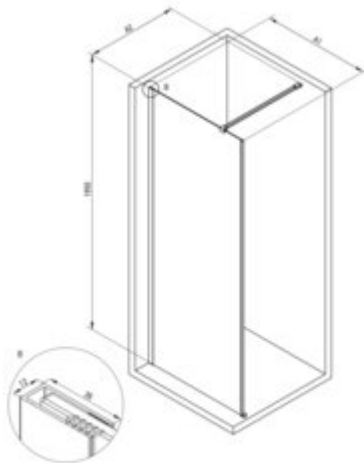

PRIZMA
Shower wall, walk-in

Product code: KTJ_N38P
EAN: 5907650839453
Color: nero
Warranty [years]: 5

Shower door

rails adjustable stiffening the cabin

Showe cabin

Finish	nero
Width [mm]	800
Height [mm]	1950
Glass finish	transparent
Glass thickness [mm]	6
Active cover	yes
Side dimension [mm]	780
Tempered glass TOTAL WHITE	no
Reversible doors	yes
Installation without shower tray	yes possible

Features:

- Only the best materials, the quality of which has been confirmed by laboratory tests
- Hydrophobic Active-Cover coating that makes it easier for water to run off the glass
- Possibility to install the cabin without a shower tray, directly on the tiles
- Safe and durable tempered glass
- Dedicated to Active Cover surfaces
- Resistance to impacts, chemicals and stains in accordance with PN-EN 14428+A1:2008 norm, c
- Reversible door that allows the cabin to be mounted on the right or left side
- Dedicated cleaning agent, safe for cleaned surfaces
- Free combination of elements