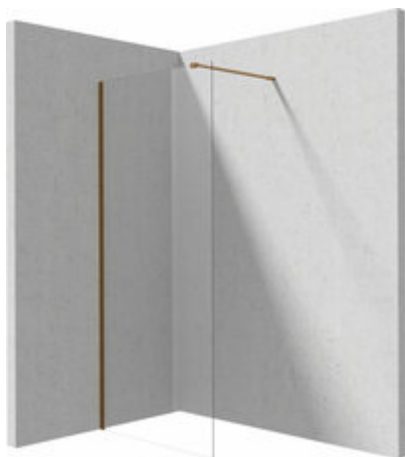

# PRIZMA Shower wall, walk-in

**Product code:** KTJ\_C39P  
**EAN:** 5907650899075  
**Color:** brushed bronze  
**Warranty [years]:** 5

| Model    | Type      | A (mm) | B (mm) |
|----------|-----------|--------|--------|
| KTJ_C39P | 900x1950  | 880    | 1950   |
| KTJ_C39P | 900x1950  | 900    | 1950   |
| KTJ_C39P | 900x1950  | 920    | 1950   |
| KTJ_C39P | 1100x1950 | 1080   | 1950   |
| KTJ_C39P | 1100x1950 | 1100   | 1950   |
| KTJ_C39P | 1200x1950 | 1180   | 1950   |

|                                  |                |
|----------------------------------|----------------|
| Finish                           | brushed bronze |
| Width [mm]                       | 900            |
| Height [mm]                      | 1950           |
| Glass finish                     | transparent    |
| Glass thickness [mm]             | 6              |
| Active cover                     | yes            |
| Side dimension [mm]              | 880            |
| Reversible doors                 | yes            |
| Installation without shower tray | yes possible   |

## Features:

- Safe and durable tempered glass
- Hydrophobic Active-Cover coating that makes it easier for water to run off the glass
- Dedicated to Active Cover surfaces
- The railings give the structure rigidity
- Only the best materials, the quality of which has been confirmed by laboratory tests
- Free combination of elements
- Can be combined with a second sliding wall and the Prizma walk-in shower wall
- Possibility to install the cabin without a shower tray, directly on the tiles
- Reversible door that allows the cabin to be mounted on the right or left side
- Resistance to impacts, chemicals and stains in accordance with PN-EN 14428+A1:2008 norm, c
- Possibility of mounting the cabin directly on tiles or on Correo granite (KQR) and Kerria Plus acrylic (KTS) shower trays