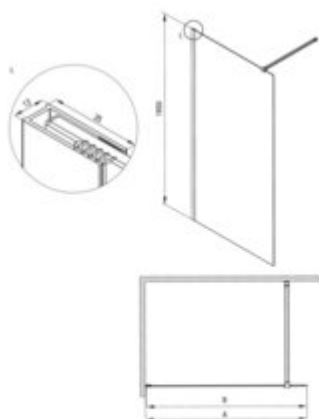

# PRIZMA Shower wall, walk-in

**Product code:** KTJ\_C39P  
**EAN:** 5907650899075  
**Color:** brushed bronze  
**Warranty [years]:** 5

| Model    | Type      | A (mm) | B (mm) |
|----------|-----------|--------|--------|
| KTJ_C39P | 900x1950  | 880    | 1950   |
| KTJ_C39P | 900x1950  | 900    | 1950   |
| KTJ_C39P | 900x1950  | 920    | 1950   |
| KTJ_C39P | 1100x1950 | 1080   | 1950   |
| KTJ_C39P | 1100x1950 | 1100   | 1950   |
| KTJ_C39P | 1200x1950 | 1180   | 1950   |

|                                  |                |
|----------------------------------|----------------|
| Finish                           | brushed bronze |
| Width [mm]                       | 900            |
| Height [mm]                      | 1950           |
| Glass finish                     | transparent    |
| Glass thickness [mm]             | 6              |
| Active cover                     | yes            |
| Side dimension [mm]              | 880            |
| Reversible doors                 | yes            |
| Installation without shower tray | yes possible   |

## Features:

- Safe and durable tempered glass
- Hydrophobic Active-Cover coating that makes it easier for water to run off the glass
- Dedicated to Active Cover surfaces
- The railings give the structure rigidity
- Only the best materials, the quality of which has been confirmed by laboratory tests
- Free combination of elements
- Can be combined with a second sliding wall and the Prizma walk-in shower wall
- Possibility to install the cabin without a shower tray, directly on the tiles
- Reversible door that allows the cabin to be mounted on the right or left side
- Resistance to impacts, chemicals and stains in accordance with PN-EN 14428+A1:2008 norm, c
- Possibility of mounting the cabin directly on tiles or on Correo granite (KQR) and Kerria Plus acrylic (KTS) shower trays