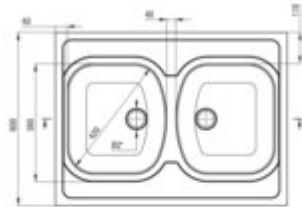

TANGO

Steel sink, 2-bowl

Product code: ZM6_0200

EAN: 5907650845829

Color: satin

Warranty [years]: 2

Sink

Finish	satin
Surface type	satin
Material	steel 201
Installation method	lay-on
Number of bowls	2
Minimum cabinet width [mm]	800
Width [mm]	600
Length [mm]	800
Height [mm]	130
Bowl depth [mm]	130
2nd bowl depth [mm]	130
Reversible	no
Equipped with accessories	yes
Drain diameter	2"

Sink waste kit

Finish	steel
Plug type	manual
Low siphon/ Space saver	yes
possibility to connect a dishwasher/ washing machine	yes

Features:

- High-strength stainless steel
- The sink is equipped with fittings with a connection to the dishwasher
- Natural antiseptic properties of steel
- Dedicated cleaning agent, safe for cleaned surfaces
- Self-drilling tap hole - without voiding the warranty.