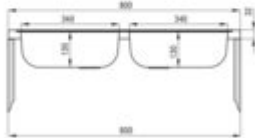

TANGO

Steel sink, 2-bowl

Product code: ZM6_0200

EAN: 5907650845829

Color: satin

Warranty [years]: 2

Sink

Finish	satin
Surface type	satin
Material	steel 201
Installation method	lay-on
Number of bowls	2
Minimum cabinet width [mm]	800
Width [mm]	600
Length [mm]	800
Height [mm]	130
Bowl depth [mm]	130
2nd bowl depth [mm]	130
Reversible	no
Equipped with accessories	yes
Drain diameter	2"