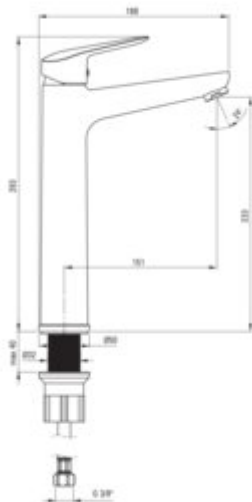

BORO

Washbasin tap, tall

Product code: BMO_020K

EAN: 5907650817246

Color: chrome

Warranty [years]: 7

Mixer

Finish	chrome
Material	brass
Mixer type	single-handle, mixer
Installation method	standing
Total mixer height [mm]	297
Flow class [l/min]	A <= 15 (9.1 - 15)
Acoustic group [dB]	II (20 < x <= 30)

Mixer cartridge

Ceramic cartridge size	35 mm
------------------------	-------

Spout

Material	brass
----------	-------

Aerator

Aerator type	honeycomb
Aerator size	M24

Connecting hose

Length [mm]	450
Installation thread	3/8"
Connection thread	M10

Features:

- 45 cm connection hoses included
- The mixer is equipped with a stream aerator
- The mixer body is made of the highest quality brass
- Cleaning agent for fixtures in all colors available
- Only the best materials, the quality of which has been confirmed by laboratory tests