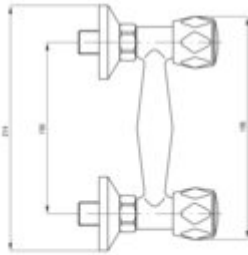

### Mixer

Finish	chrome
Material	brass
Mixer type	two-handle, mixer
Installation method	wall-mounted
Total mixer height [mm]	104
Flow class [l/min]	S - 15.1-19.8 l/min
Acoustic group [dB]	II (20 < x <= 30)

### Mixer cartridge

Ceramic cartridge size	1/2"
------------------------	------

### Hose

Length [mm]	1500
-------------	------