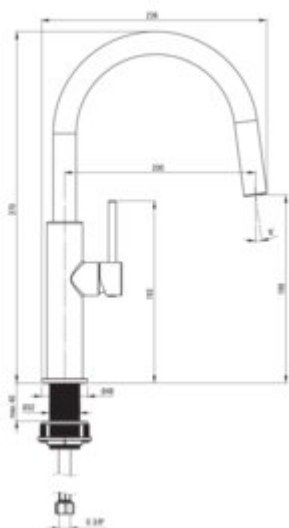

EVORA Kitchen tap

Product code: BQJ_N62M

EAN: 5907650862529

Color: nero

Warranty [years]: 7

Mixer

Finish	nero
Material	steel 304
Installation method	standing
Total mixer height [mm]	370
Flow class [l/min]	Z - 4-9 l/min
Acoustic group [dB]	I (x ≤ 20)

Mixer cartridge

Ceramic cartridge size	25 mm
------------------------	-------

Spout

Spout type	swivel
Mixer spout range [mm]	200
Material	steel 304

Aerator

Aerator type	flat, honeycomb
Aerator size	M18

Connecting hose

Length [mm]	600
Installation thread	3/8"
Connection thread	M10

Features:

- Innovative, durable and easy to clean Nero coating
- The mounting sleeve facilitates the installation of the mixer
- Z flow class (4-9 l/min) allowing for water consumption reduction
- The mixer is equipped with a stream aerator
- 45 cm connection hoses included