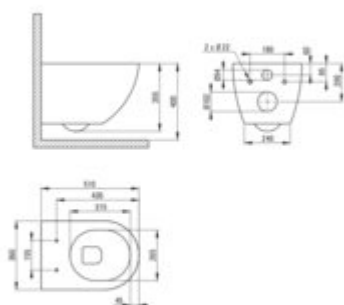

PEONIA

Toilet bowl, wall-mounted

Product code: CDE_6ZPW

EAN: 5908212047644

Color: white

Warranty [years]: 10

Finish	white
Material	ceramic
Type	wall-mounted
Rim type	rimless
Hidden mountings	yes
Width [mm]	360
Length [mm]	510
Height [mm]	355
Mounting holes spacing / Axis [mm]	180
Toilet seat	sold separately
Designed for installation with a mechanical concealed frame with a 3/6 l drain valve setting	no
In the case of pneumatic racks, an additional orifice reducing the water flow is required	no
Mounting kit included	yes

Features:

- Hard and durable ceramics does not lose its properties with long use
- Antibacterial coating, preventing the growth of microorganisms
- Rimless bowl for easy cleaning and hygiene
- Slow-close toilet seat sold separately
- Mounting system with hidden fixings
- Hygienic certificate of the National Institute of Hygiene confirming the product's compliance
- Dedicated cleaning agent, safe for cleaned surfaces