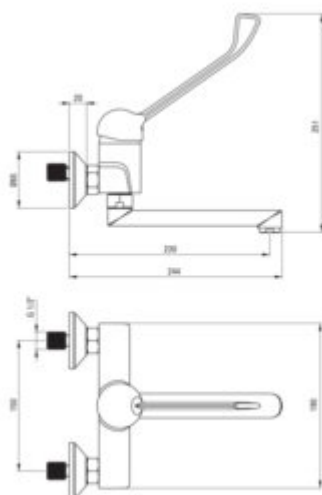

CORIO

Washbasin tap, wall-mounted

Product code: BFC_050C

EAN: 5908212098950

Color: chrome

Warranty [years]: 7

Mixer

Finish	chrome
Material	brass
Mixer type	single-handle, mixer
Installation method	wall-mounted
Total mixer height [mm]	251
Flow class [l/min]	A <= 15 (9.1 - 15)
Acoustic group [dB]	I (x <= 20)
Clinic lever	yes

Mixer cartridge

Ceramic cartridge size	40 mm
------------------------	-------

Spout

Mixer spout range [mm]	230
Material	stainless steel

Aerator

Aerator type	honeycomb
Aerator size	M24

Features:

- The mixer body is made of the highest quality brass
- The mixer is equipped with a stream aerator
- Extended Clinic lever for easy operation
- Only the best materials, the quality of which has been confirmed by laboratory tests
- Cleaning agent for fixtures in all colors available