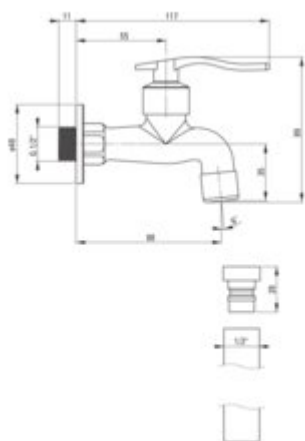

# Washbasin tap, wall-mounted

Product code: BEZ\_122L

EAN: 5908212023280

Color: chrome

Warranty [years]: 2

## Mixer

|                         |                    |
|-------------------------|--------------------|
| Finish                  | chrome             |
| Material                | brass              |
| Mixer type              | for cold water     |
| Installation method     | wall-mounted       |
| Total mixer height [mm] | 89                 |
| Flow class [l/min]      | A <= 15 (9.1 - 15) |
| Acoustic group [dB]     | II (20 < x <= 30)  |

## Mixer cartridge

|                        |      |
|------------------------|------|
| Ceramic cartridge size | 1/2" |
|------------------------|------|