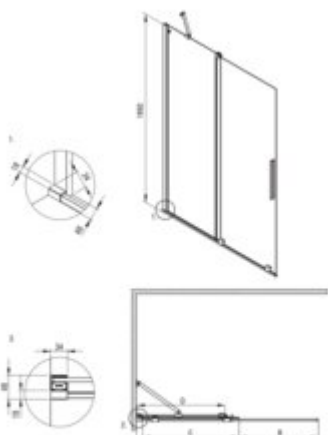

PRIZMA
Shower cabin, square

Product code: KPNNP10P10

EAN: 5907650899853

Color: nero

Warranty [years]: 5

Model	Type	A (mm)	B (mm)	C (mm)	D (mm)
WTJ K388	800x1950	790-800	310	620	570
WTJ K388	900x1950	880-900	360	670	620
WTJ K326	1200x1950	1180-1200	410	720	670
WTJ K326	1200x1950	1180-1200	510	820	670
WTJ K348	1400x1950	1380-1400	510	720	670

Showe cabin

Finish	nero
Width [mm]	1000
Height [mm]	1950
Glass finish	transparent
Glass thickness [mm]	6
Active cover	yes
Side dimension [mm]	1000
Railings	short to perpendicular wall/long to parallel wall
Tempered glass TOTAL WHITE	no
Reversible doors	yes
Installation without shower tray	yes possible
Possibility to install a railing to a perpendicular wall	yes