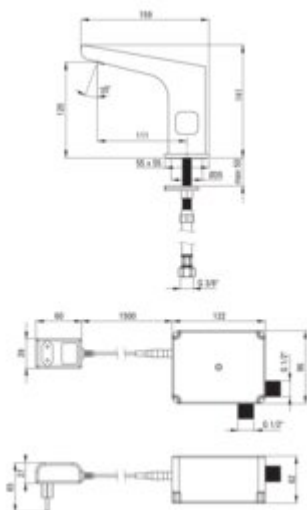

HIACYNT

Washbasin tap, contactless

Product code: BQH_N29V

EAN: 5907650875192

Color: nero

Warranty [years]: 7

Mixer

Finish	nero
Material	brass
Mixer type	sensor
Installation method	standing
Total mixer height [mm]	141
Flow class [l/min]	Z - 4-9 l/min
Acoustic group [dB]	I (x <= 20)
Check valves	yes

Spout

Spout type	still
Mixer spout range [mm]	112
Material	brass

Aerator

Aerator type	swivel, flat
Aerator size	M24

Connecting hose

Length [mm]	450
Installation thread	1/2"
Connection thread	M8

Features:

- The mixer body is made of the highest quality brass
- Contactless tap with a motion sensor
- The mixer is equipped with a stream aerator
- The movable aerator allows you to direct the water stream
- 45 cm connection hoses included
- Z flow class (4-9 l/min) allowing for water consumption reduction
- The mixer is equipped with non-return valves so that the mixed water does not flow back in
- Innovative, durable and easy to clean Nero coating
- Only the best materials, the quality of which has been confirmed by laboratory tests
- Modern design with a hint of timelessness
- The mixer is manufactured in Poland, with the utmost care for product quality.
- Cleaning agent for fixtures in all colors available