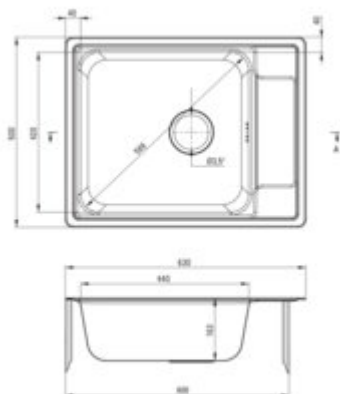

SOUL

Steel sink, 1-bowl with drainer

Product code: ZEO_011B

EAN: 5907650865384

Color: satin

Warranty [years]: 2

Sink

Finish	satin
Surface type	satin
Material	steel 304
Installation method	inset
Number of bowls	1
Minimum cabinet width [mm]	600
Width [mm]	500
Length [mm]	630
Height [mm]	165
Bowl depth [mm]	165
Cut-out Length [mm]	610
Cut-out Width [mm]	480
Reversible	yes
Equipped with accessories	yes
Drain diameter	3.5"

Sink waste kit

Finish	steel
Plug type	manual
Low siphon/ Space saver	yes
possibility to connect a dishwasher/ washing machine	yes

Features:

- High-strength stainless steel
- Natural antiseptic properties of steel
- The sink is equipped with fittings with a connection to the dishwasher
- Finish - satin
- Dedicated cleaning agent, safe for cleaned surfaces
- Reversible steel sink - install with the bowl on the left or right side
- Self-drilling tap hole - without voiding the warranty.