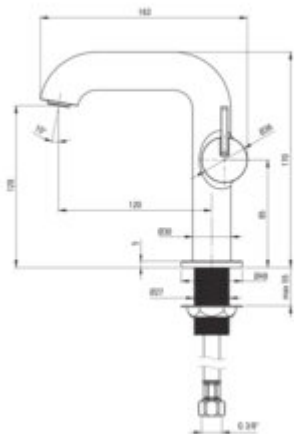

SILIA Washbasin tap

Product code: BQS_A24M

EAN: 5907650858355

Color: bianco

Warranty [years]: 7

Mixer

Finish	bianco
Material	brass
Mixer type	single-handle, mixer
Installation method	standing
Total mixer height [mm]	170
Flow class [l/min]	Z - 4-9 l/min
Acoustic group [dB]	I (x ≤ 20)

Mixer cartridge

Ceramic cartridge size	25 mm
------------------------	-------

Spout

Spout type	still
Mixer spout range [mm]	120
Material	brass

Connecting hose

Length [mm]	450
Installation thread	3/8"
Connection thread	M10

Features:

- Deante Design Studio Collection
- Noble form and timeless simplicity
- 45 cm connection hoses included
- The mixer body is made of the highest quality brass
- Innovative and easy-to-maintain coating - bianco
- The mixer is equipped with a stream aerator
- Only the best materials, the quality of which has been confirmed by laboratory tests
- Z flow class (4-9 l/min) allowing for water consumption reduction
- The mounting sleeve facilitates the installation of the mixer
- The movable aerator allows you to direct the water stream
- The lever on the side makes it easier to keep the spout clean
- Cleaning agent for fixtures in all colors available