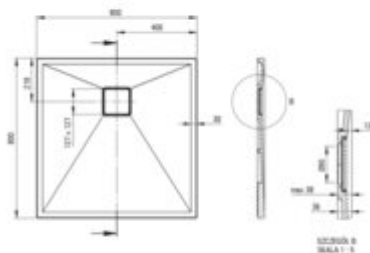

CORREO

Granite shower tray, square

Product code: KQR_542B

EAN: 5907650883845

Color: beige

Warranty [years]: 10

Material	granite
Shape	square
Width [mm]	800
Length [mm]	800
Height [mm]	36
Installation method	on the floor level, on the construction material support, directly on the spout
Drain diameter	90
possibility to cut to size	yes
Hydrophobicity	yes

Features:

- Properties of Deante granite: resistance to impact, high temperature, discoloration, therm
- Hydrophobic properties repel water molecules
- The finish enriched with silver ions adds antiseptic properties
- For installation at floor level, directly on the screed or supported by construction mater
- Possibility of cutting the granite shower tray
- Warning! The NHC_029C siphon fits this shower tray
- Warning! The NHC_029D siphon fits this shower tray
- Anti-slip properties of granite shower trays
- Dedicated cleaning agent, safe for cleaned surfaces
- Only the best materials, the quality of which has been confirmed by laboratory tests