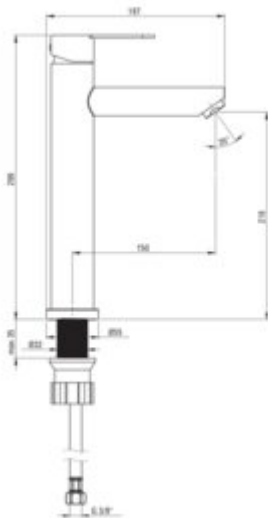

LUPO

Washbasin tap, tall

Product code: BLU_F20K
EAN: 5907650816591
Color: brushed steel
Warranty [years]: 5

Mixer

Finish	steel
Material	steel 304
Mixer type	single-handle, mixer
Installation method	standing
Flow class [l/min]	A <= 15 (9.1 - 15)
Acoustic group [dB]	II (20 < x <= 30)

Mixer cartridge

Ceramic cartridge size	35 mm
------------------------	-------

Spout

Spout type	still
Material	steel 304

Aerator

Aerator type	honeycomb
Aerator size	M24

Connecting hose

Length [mm]	450
Installation thread	3/8"
Connection thread	M10