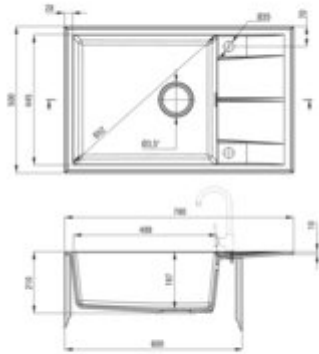

#### Sink

Finish	nero
Surface type	matte
Material	granite
Installation method	inset
Number of bowls	1
Minimum cabinet width [mm]	600
Width [mm]	500
Length [mm]	780
Height [mm]	210
Bowl depth [mm]	197
Cut-out Length [mm]	760
Cut-out Width [mm]	480
Reversible	yes
Equipped with accessories	yes
Drain diameter	3.5"
Number of holes	2