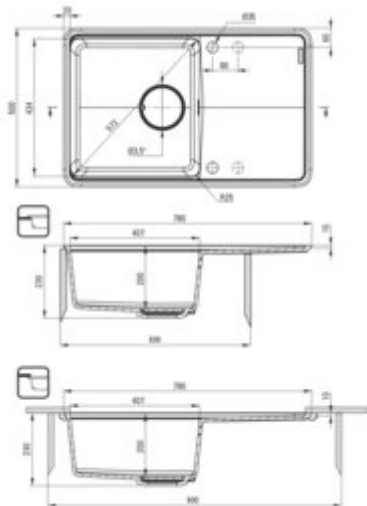

Product code: ZKM_T113

EAN: 5907650831068

Color: anthracite metallic

Warranty [years]: 18

Sink

Finish	anthracite metallic
Surface type	matte
Material	granite
Installation method	inset, undermount
Number of bowls	1
Minimum cabinet width [mm]	600
Width [mm]	500
Length [mm]	780
Height [mm]	230
Bowl depth [mm]	200
Cut-out Length [mm]	760
Cut-out Width [mm]	480
Cut-out Length [mm]	740
Cut-out Width [mm]	460
Reversible	yes
Equipped with accessories	yes
Drain diameter	3.5"
Number of holes	2
Number of pre-drilled holes	2
Additional features	cutting board included, drain cover included

Sink waste kit

Finish	steel
Plug type	automatic, with a button
Low siphon/ Space saver	yes
possibility to connect a dishwasher/ washing machine	yes

Features:

- Deante Design Studio Collection
- Harmonious design
- Deep bowl
- Under-mounting possible
- ATTENTION! Before cutting a hole in the tabletop to install the sink, take into account th
- Granite drain cover
- Automatic CLICK plug
- Chopping board included
- Properties of Deante granite: resistance to impact, high temperature, discoloration, therm
- Hydrophobic properties repel water molecules
- Space-saving siphon which facilitates e.g. sorting waste
- Dedicated cleaning agent, safe for cleaned surfaces
- The finish enriched with silver ions adds antiseptic properties