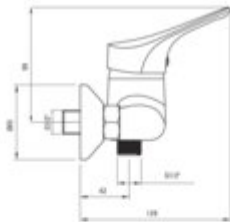

## Shower mixer, wall-mounted

**Product code:** BOJE040M

**EAN:** 5907650865308

**Color:** chrome

**Warranty [years]:** 5

### Mixer

Finish	chrome
Material	brass
Mixer type	single-handle, mixer
Installation method	wall-mounted
Flow class [l/min]	S - 15.1-19.8 l/min
Acoustic group [dB]	I (x <= 20)

### Mixer cartridge

Ceramic cartridge size	40 mm
Eco-click cartridge	yes
Temperature lock	yes