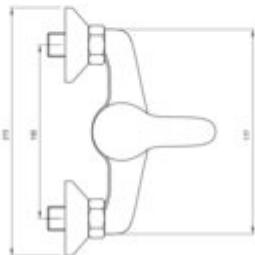

## Shower mixer, wall-mounted

**Product code:** BOJE040M

**EAN:** 5907650865308

**Color:** chrome

**Warranty [years]:** 5

### Mixer cartridge

Ceramic cartridge size	40 mm
Eco-click cartridge	yes
Temperature lock	yes