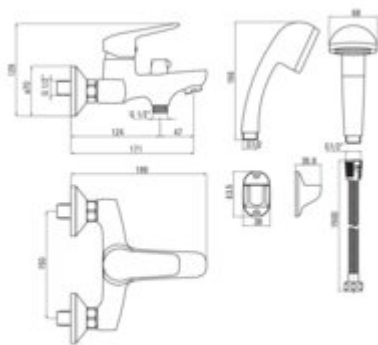

BORO

Bath mixer, with shower set

Product code: BMO_011M

EAN: 5908212090480

Color: chrome

Warranty [years]: 7

Mixer

Finish	chrome
Material	brass
Mixer type	single-handle, mixer
Installation method	wall-mounted
Total mixer height [mm]	129
Flow class [l/min]	S - 15.1-19.8 l/min
Acoustic group [dB]	II (20 < x <= 30)

Mixer cartridge

Ceramic cartridge size	35 mm
------------------------	-------

Spout

Spout type	still
Mixer spout range [mm]	124

Function switch

Switch type	ceramic mechanical
-------------	--------------------

Aerator

Aerator size	M24
--------------	-----

Hose

Length [mm]	1500
Braid type	double braided

Hand shower holder

Hand shower angle adjustment	no
------------------------------	----

Features:

- The mixer body is made of the highest quality brass
- The mixer is equipped with a stream aerator
- Only the best materials, the quality of which has been confirmed by laboratory tests
- Cleaning agent for fixtures in all colors available