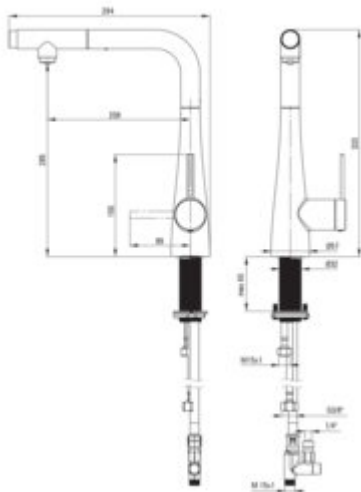

ERIDAN

Kitchen tap, with water filter connection

Product code: BRE_N75M

EAN: 5907650864073

Color: nero

Warranty [years]: 7

 deante

Mixer

Finish	nero
Material	steel 304
Total mixer height [mm]	333
Flow class [l/min]	Z - 4-9 l/min
Acoustic group [dB]	I (x ≤ 20)

Mixer cartridge

Ceramic cartridge size	35 mm
------------------------	-------

Spout

Spout type	pull-out
Material	steel 304

Aerator

Aerator type	honeycomb
Aerator size	M24

Connecting hose

Length [mm]	600
Installation thread	3/8"

Hose

Length [mm]	1500
-------------	------

Features:

- Deante Design Studio Collection
- Z flow class (4-9 l/min) allowing for water consumption reduction
- 45 cm connection hoses included
- The mounting sleeve facilitates the installation of the mixer
- The mixer with functional pull-out spout
- The mixer is equipped with a stream aerator
- The tap can be mounted even very close to the wall
- Pull-out spout for filtered water
- Only the best materials, the quality of which has been confirmed by laboratory tests
- Innovative, durable and easy to clean Nero coating