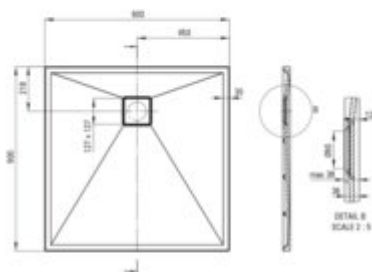

CORREO

Granite shower tray, square

Product code: KQR_N41B

EAN: 5908212095751

Color: nero

Warranty [years]: 10

Finish	nero
Material	granite
Shape	square
Width [mm]	900
Length [mm]	900
Height [mm]	36
Installation method	directly on the spout, on the floor level, on the construction material support
Drain diameter	90
possibility to cut to size	yes
Hydrophobicity	yes

Features:

- Properties of Deante granite: resistance to impact, high temperature, discoloration, therm
- Hydrophobic properties repel water molecules
- For installation at floor level, directly on the screed or supported by construction mater
- Possibility of cutting the granite shower tray
- Warning! The NHC_029C siphon fits this shower tray
- Warning! The NHC_029D siphon fits this shower tray
- Dedicated cleaning agent, safe for cleaned surfaces
- Only the best materials, the quality of which has been confirmed by laboratory tests
- Anti-slip properties of granite shower trays
- The finish enriched with silver ions adds antiseptic properties