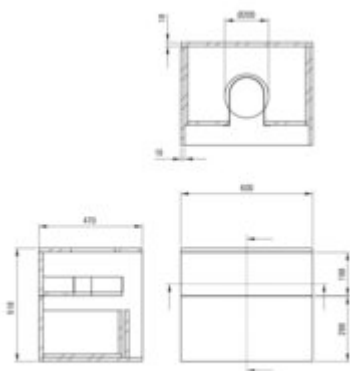

PRIZMA

Bathroom vanity, with countertop

Product code: SDI_6B61

EAN: 5907650883005

Color: gloss white

Warranty [years]: 2

Finish	white
Surface type	shine
Installation method	wall-mounted
Width [mm]	600
Height [mm]	520
Depth [mm]	470
Material	MDF, particle board
Mounting kit included	no