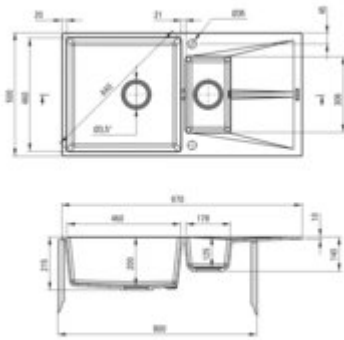

CORIO

Granite sink, 1.5-bowl with drainer

Product code: ZRC_5513

EAN: 5907650865742

Color: beige

Warranty [years]: 18

Sink

Finish	beige
Surface type	matte
Material	granite
Installation method	inset, flush
Number of bowls	1.5
Minimum cabinet width [mm]	800
Width [mm]	500
Length [mm]	970
Height [mm]	215
Cut-out Length [mm]	950
Cut-out Width [mm]	480
Reversible	yes
Equipped with accessories	yes
Drain diameter	3.5"
Number of holes	2
Number of pre-drilled holes	2