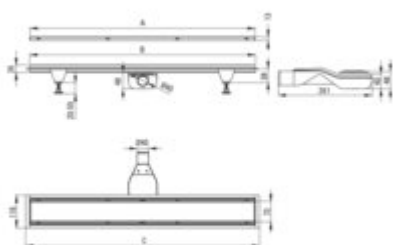

Linear drain, floor

Product code: KOS_007D
EAN: 5907650879220
Color: brushed steel
Warranty [years]: 10

Model	A (mm)	B (mm)	C (mm)
KOS-007D	600	600	600
KOS-007D	600	700	700
KOS-007D	700	600	600
KOS-007D	600	600	600
KOS-007D	600	1000	1000

Finish	brushed steel
Length [mm]	700
Material	stainless steel
Siphon flow [l/min]	36
Siphon 360 degrees	yes
Siphon included	yes
Siphon cleaned from the top	yes
Connection diameter [mm]	50
adjustable feet included	yes
Reversible drain	yes
Waterproofing mat	yes

Features:

- The drain is made of high quality stainless steel
- The set includes feet for easy leveling and a hook for removing the grate
- Only the best materials, the quality of which has been confirmed by laboratory tests
- Easy to clean siphon
- Hygienic certificate of the National Institute of Hygiene confirming the product's compliance
- Dedicated cleaning agent, safe for cleaned surfaces
- Possibility to choose installation method
- Insert wet/dry - effective barrier against sewage odors