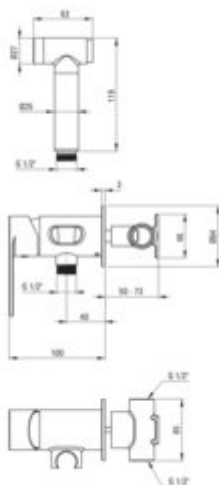

## Bidet tap, concealed

Product code: BGA\_N34M

EAN: 5907650815426

Color: nero

Warranty [years]: 7

### Mixer cartridge

Ceramic cartridge size	35 mm
------------------------	-------

### Hose

Length [mm]	1200
Anti-twist	1