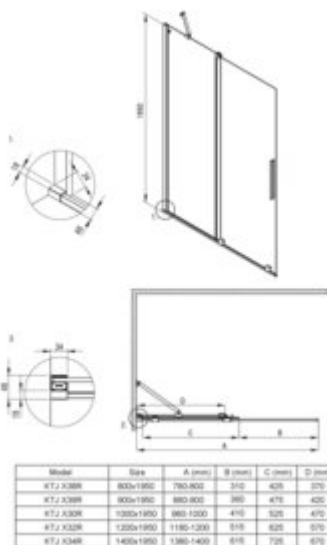

PRIZMA
Shower cabin, rectangular

Product code: KPN0P10S08

EAN: 5907650899242

Color: chrome

Warranty [years]: 5

Showe cabin (KTJ_030R)

Finish	chrome
Width [mm]	1000
Height [mm]	1950
Glass finish	transparent
Glass thickness [mm]	6
Active cover	yes
Side dimension [mm]	1000
Railings	short to perpendicular wall/long to parallel wall
Tempered glass TOTAL WHITE	no
Reversible doors	yes
Installation without shower tray possible	yes
Possibility to install a railing to a perpendicular wall	yes

Showe cabin (KTJ_038P)

Finish	chrome
Width [mm]	800
Height [mm]	1950
Glass finish	transparent
Glass thickness [mm]	6
Active cover	yes
Side dimension [mm]	780
Tempered glass TOTAL WHITE	no
Reversible doors	yes
Installation without shower tray possible	yes

Shower door

rails	adjustable stiffening the cabin
-------	---------------------------------

Features:

- Safe and durable tempered glass
- Hydrophobic Active-Cover coating that makes it easier for water to run off the glass
- Dedicated to Active Cover surfaces
- Only the best materials, the quality of which has been confirmed by laboratory tests
- Possibility to install the cabin without a shower tray, directly on the tiles
- Resistance to impacts, chemicals and stains in accordance with PN-EN 14428+A1:2008 norm, c
- Free combination of elements
- Dedicated cleaning agent, safe for cleaned surfaces