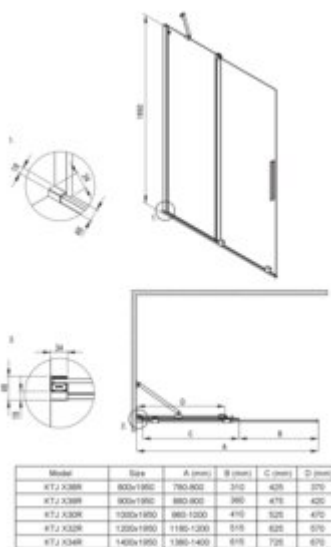

PRIZMA
Shower cabin, rectangular

Product code: KPNRP12S08

EAN: 5907650899594

Color: brushed gold

Warranty [years]: 5

Showe cabin (KTJ_R32R)

| | |
|--|---|
| Finish | brushed gold |
| Width [mm] | 1200 |
| Height [mm] | 1950 |
| Glass finish | transparent |
| Glass thickness [mm] | 6 |
| Active cover | yes |
| Side dimension [mm] | 1200 |
| Railings | short to perpendicular wall/long to parallel wall |
| Tempered glass TOTAL WHITE | no |
| Reversible doors | yes |
| Installation without shower tray possible | yes |
| Possibility to install a railing to a perpendicular wall | yes |

Showe cabin (KTJ_R38P)

| | |
|---|--------------|
| Finish | brushed gold |
| Width [mm] | 800 |
| Height [mm] | 1950 |
| Glass finish | transparent |
| Glass thickness [mm] | 6 |
| Active cover | yes |
| Side dimension [mm] | 780 |
| Tempered glass TOTAL WHITE | no |
| Reversible doors | yes |
| Installation without shower tray possible | yes |

Shower door

| | |
|-------|---------------------------------|
| rails | adjustable stiffening the cabin |
|-------|---------------------------------|

Features:

- Safe and durable tempered glass
- Hydrophobic Active-Cover coating that makes it easier for water to run off the glass
- Dedicated to Active Cover surfaces
- Only the best materials, the quality of which has been confirmed by laboratory tests
- Possibility to install the cabin without a shower tray, directly on the tiles
- Resistance to impacts, chemicals and stains in accordance with PN-EN 14428+A1:2008 norm, c
- Free combination of elements
- Dedicated cleaning agent, safe for cleaned surfaces