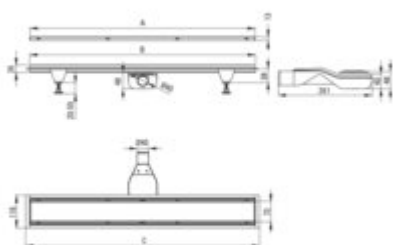

Linear drain, floor

Product code: KOS_010D
EAN: 5907650879275
Color: brushed steel
Warranty [years]: 10

Model	A [mm]	B [mm]	C [mm]
KOS-010D	600	600	600
KOS-010D	600	700	700
KOS-010D	700	600	600
KOS-010D	600	600	600
KOS-010D	600	1000	1000

Finish	brushed steel
Length [mm]	1000
Material	stainless steel
Siphon flow [l/min]	36
Siphon 360 degrees	yes
Siphon included	yes
Siphon cleaned from the top	yes
Connection diameter [mm]	50
adjustable feet included	yes
Reversible drain	yes
Waterproofing mat	yes

Features:

- The drain is made of high quality stainless steel
- The set includes feet for easy leveling and a hook for removing the grate
- Easy to clean siphon
- Only the best materials, the quality of which has been confirmed by laboratory tests
- Hygienic certificate of the National Institute of Hygiene confirming the product's compliance
- Dedicated cleaning agent, safe for cleaned surfaces
- Possibility to choose installation method
- Insert wet/dry - effective barrier against sewage odors