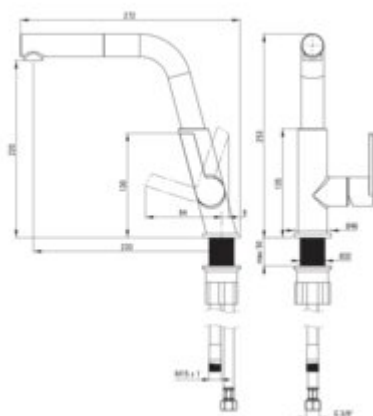

SILIA Kitchen tap

Product code: BQS_F73M

EAN: 5907650821182

Color: brushed steel

Warranty [years]: 7

Mixer

Finish	steel
Material	brass
Mixer type	single-handle, mixer
Installation method	standing
Total mixer height [mm]	253
Flow class [l/min]	Z - 4-9 l/min
Acoustic group [dB]	II (20 < x <= 30)
Check valves	yes

Mixer cartridge

Ceramic cartridge size	25 mm
------------------------	-------

Spout

Spout type	pull-out, swivel
Mixer spout range [mm]	233

Aerator

Aerator type	swivel
Aerator size	M18.5

Connecting hose

Length [mm]	450
Installation thread	3/8"
Connection thread	M8

Hose

Length [mm]	1500
Braid type	single-braided

Hand shower

Number of functions	1
---------------------	---

Features:

- The mixer body is made of the highest quality brass
- 45 cm connection hoses included
- The mixer is equipped with a stream aerator
- The mixer with functional pull-out spout
- The movable aerator allows you to direct the water stream
- Only the best materials, the quality of which has been confirmed by laboratory tests
- Z flow class (4-9 l/min) allowing for water consumption reduction
- Cleaning agent for fixtures in all colors available
- Innovative and easy to maintain brushed steel coating
- Coating applied using the PVD method
- Deante Design Studio Collection