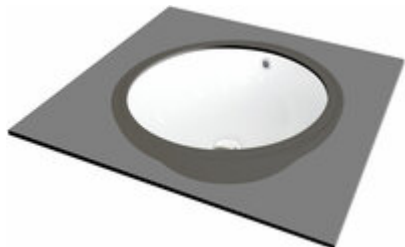

ALPINIA
Ceramic washbasin, undermount

Product code: CGA_6U3U

EAN: 5907650831396

Color: white

Warranty [years]: 10

Finish	white
Material	ceramic
Installation method	undermount
Height [mm]	184
Depth [mm]	145

Features:

- Hard and durable ceramics does not lose its properties with long use
- Antibacterial coating, preventing the growth of microorganisms
- Dedicated cleaning agent, safe for cleaned surfaces