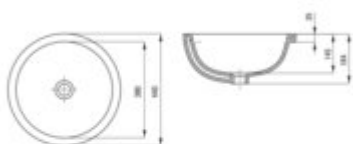

ALPINIA
Ceramic washbasin, undermount

Product code: CGA_6U3U

EAN: 5907650831396

Color: white

Warranty [years]: 10

Finish	white
Material	ceramic
Installation method	undermount
Height [mm]	184
Depth [mm]	145

Features:

- Hard and durable ceramics does not lose its properties with long use
- Antibacterial coating, preventing the growth of microorganisms
- Dedicated cleaning agent, safe for cleaned surfaces