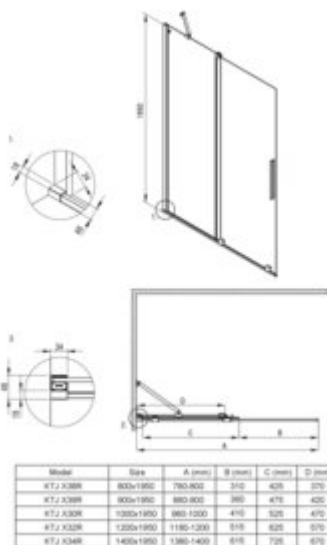

PRIZMA
Shower cabin, rectangular

Product code: KPNAP12S09

EAN: 5907650899716

Color: bianco

Warranty [years]: 5

Showe cabin (KTJ_A32R)

Width [mm]	1200
Height [mm]	1950
Glass finish	transparent
Glass thickness [mm]	6
Active cover	yes
Side dimension [mm]	1200
Railings	short to perpendicular wall/long to parallel wall
Tempered glass TOTAL WHITE	no
Reversible doors	yes
Installation without shower tray possible	yes
Possibility to install a railing to a perpendicular wall	yes

Showe cabin (KTJ_A39P)

Width [mm]	900
Height [mm]	1950
Glass finish	transparent
Glass thickness [mm]	6
Active cover	yes
Side dimension [mm]	880
Tempered glass TOTAL WHITE	no
Reversible doors	yes
Installation without shower tray possible	yes

Shower door

rails	adjustable stiffening the cabin
-------	---------------------------------

Features:

- Safe and durable tempered glass
- Hydrophobic Active-Cover coating that makes it easier for water to run off the glass
- Dedicated to Active Cover surfaces
- Only the best materials, the quality of which has been confirmed by laboratory tests
- Possibility to install the cabin without a shower tray, directly on the tiles
- Resistance to impacts, chemicals and stains in accordance with PN-EN 14428+A1:2008 norm, c
- Free combination of elements
- Dedicated cleaning agent, safe for cleaned surfaces