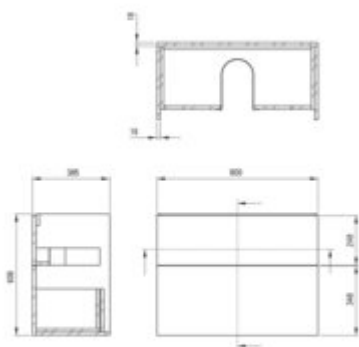

PRIZMA

Bathroom vanity, with washbasin

Product code: STNU8U6U8M

EAN: 5908212006795

Color: nero

Warranty [years]: 2

Furniture

Finish	black
Installation method	wall-mounted
Width [mm]	800
Height [mm]	600
Depth [mm]	385
Material	MDF, particle board
Mounting kit included	no

Washbasin

Finish	white
Material	ceramic
Hole for the tap	yes

Features:

- Push to open system - opening drawers by pressing the front.
- SlowMotion drawers with full extension
- Please note: To ensure the set is complete and ready for installation, it is necessary to purchase the siphon and waste plug separately - they are not included in the set.
- Polish quality with care for the environment
- Exceptional durability thanks to appropriate UV varnishes
- Ready-to-use furniture without the need for assembly
- Hard and durable ceramics does not lose its properties with long use
- Antibacterial coating, preventing the growth of microorganisms
- Only the best materials, the quality of which has been confirmed by laboratory tests
- Dedicated cleaning agent, safe for cleaned surfaces