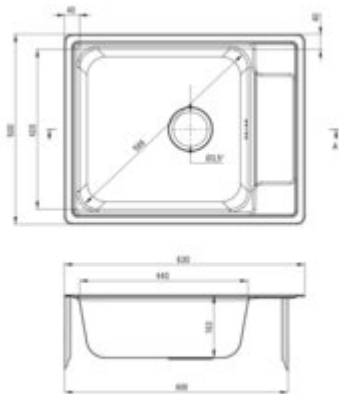

SOUL

Steel sink, 1-bowl with drainer

Product code: ZEO_311B

EAN: 5907650865391

Color: décor

Warranty [years]: 2

Sink

Finish	décor
Surface type	décor
Material	steel 304
Installation method	inset
Number of bowls	1
Minimum cabinet width [mm]	600
Width [mm]	500
Length [mm]	630
Height [mm]	165
Bowl depth [mm]	165
Cut-out Length [mm]	610
Cut-out Width [mm]	480
Reversible	yes
Equipped with accessories	yes
Drain diameter	3.5"

Sink waste kit

Finish	steel
Plug type	manual
Low siphon/ Space saver	yes
possibility to connect a dishwasher/ washing machine	yes

Features:

- High-strength stainless steel
- Natural antiseptic properties of steel
- The sink is equipped with fittings with a connection to the dishwasher
- Finish - satin
- Dedicated cleaning agent, safe for cleaned surfaces
- Reversible steel sink - install with the bowl on the left or right side
- Self-drilling tap hole - without voiding the warranty.