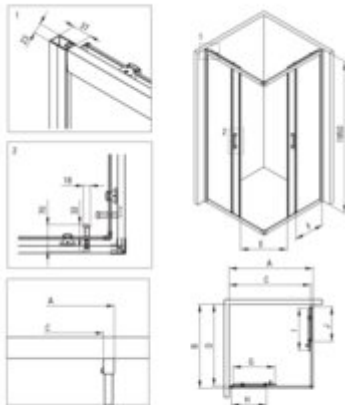

FUNKIA EVO

Shower cabin with tray, square

Product code: KYCPNB88P

EAN: 5908322047572

Color: nero

Warranty [years]: 5

Showe cabin

Finish	nero
Shape	square
Width [mm]	800
Length [mm]	800
Height [mm]	1950
Glass finish	transparent
Glass thickness [mm]	5
Active cover	yes
Adjustment range up to [mm]	20
Masking of assembly elements	yes
Profiles levelling the curvature of the walls	yes
Reversible doors	yes
Installation without shower tray possible	yes
Double top rollers with ball bearings	yes
Detachable lower rollers	yes
Quick assembly with clips	yes

Shower tray

Finish	white
Material	acrylic
Shape	square
Width [mm]	800
Length [mm]	800
Height [mm]	45
Installation method	directly on the spout, on the floor level, on the construction material support
Drain diameter	90

Features:

- An innovative combination of granite and steel
- •
- Hydrophobic Active-Cover coating that makes it easier for water to run off the glass
- Dedicated to Active Cover surfaces
- Double top rollers with ball bearings
- Bottom rollers allow for the door detachment and easier product care
- Possibility to install the cabin without a shower tray, directly on the tiles
- Safe and durable tempered glass
- Resistance to impacts, chemicals and stains in accordance with PN-EN 14428+A1:2008 norm, c
- The profile system makes it possible to reduce the curvature of the walls
- Covering of assembly elements
- Only the best materials, the quality of which has been confirmed by laboratory tests
- Dedicated cleaning agent, safe for cleaned surfaces