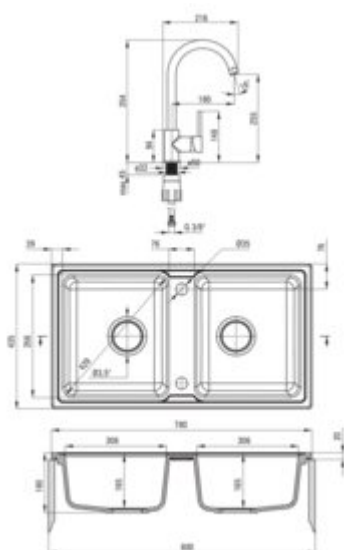

Product code: ZQZA2203

EAN: 5908212058794

Color: graphite

Warranty [years]: 18

Sink

Finish	graphite
Surface type	matte
Material	granite
Installation method	inset
Number of bowls	2
Minimum cabinet width [mm]	800
Width [mm]	435
Length [mm]	780
Height [mm]	180
Bowl depth [mm]	165
2nd bowl depth [mm]	165
Cut-out Length [mm]	760
Cut-out Width [mm]	415
Equipped with accessories	yes
Drain diameter	3.5"
Number of holes	2
Hydrophobicity	yes

Mixer

Finish	graphite, chrome
Mixer type	mixer, single-handle
Installation method	standing
Flow class [l/min]	Z - 4-9 l/min
Acoustic group [dB]	I (x ≤ 20)

Mixer cartridge

Ceramic cartridge size	35 mm
------------------------	-------

Spout

Spout type	swivel
Mixer spout range [mm]	180

Aerator

Aerator type	honeycomb
Aerator size	M22

Connecting hose

Length [mm]	600
Installation thread	3/8"
Connection thread	M10

Features:

- Properties of Deante granite: resistance to impact, high temperature, discoloration, therm
- The sink is equipped with fittings with a connection to the dishwasher
- Accessories with automatic shut-off of the drain
- Hydrophobic properties repel water molecules
- Dedicated cleaning agent, safe for cleaned surfaces
- Only the best materials, the quality of which has been confirmed by laboratory tests
- 45 cm connection hoses included
- The mixer is equipped with a stream aerator
- Longest, 18 years warranty
- Space-saving siphon which facilitates e.g. sorting waste
- The mounting sleeve facilitates the installation of the mixer