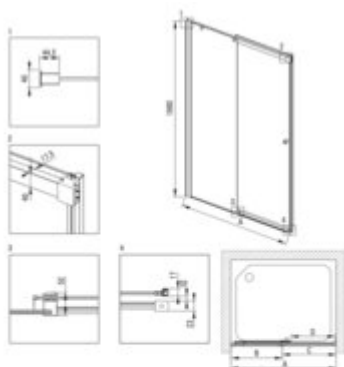

## Shower cabin, rectangular

Product code: KKNP12S08

EAN: 5907650885481

Color: nero

Warranty [years]: 5

Model	Size [mm]	A [mm]	B [mm]	C [mm]	D [mm]	W (KTS) [mm]	H (KTS) [mm]
KTSPN12P	1200x2000	865	1010	480	480	1200	2000
KTSPN12P	1400x2000	1065	1210	680	680	1400	2000
KTSPN12P	1600x2000	1265	1410	880	880	1600	2000
KTSPN12P	1800x2000	1465	1610	1080	1080	1800	2000
KTSPN12P	2000x2000	1665	1810	1280	1280	2000	2000
KTSPN12P	1200x2100	865	1110	480	480	1200	2100
KTSPN12P	1400x2100	1065	1310	680	680	1400	2100
KTSPN12P	1600x2100	1265	1510	880	880	1600	2100
KTSPN12P	1800x2100	1465	1710	1080	1080	1800	2100
KTSPN12P	2000x2100	1665	1910	1280	1280	2000	2100

### Showe cabin (KTSPN12P)

Side dimension [mm]	1210
---------------------	------

Side dimension [mm]	770
Adjustment range from [mm]	700
Adjustment range up to [mm]	1200
Masking of assembly elements	yes
Profiles levelling the curvature of the walls	yes
Railings	adjustable stiffening the cabin
Tempered glass TOTAL WHITE	yes
Installation without shower tray possible	yes

### Shower door (KTSPN12P)

Finish	nero
Width [mm]	1200
Height [mm]	2000
Glass finish	transparent
Glass thickness [mm]	6
Active cover installation	yes

to be completed with KTS walk-in

Masking of assembly elements	yes
Profiles levelling the curvature of the walls	yes