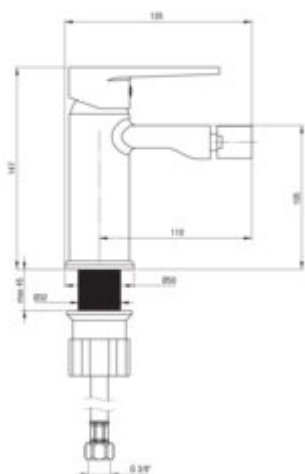

TUBO

Bidet tap

Product code: BUT_030M

EAN: 5907650812807

Color: chrome

Warranty [years]: 7

Mixer

Finish	chrome
Material	brass
Mixer type	single-handle, mixer
Total mixer height [mm]	147
Flow class [l/min]	A <= 15 (9.1 - 15)
Acoustic group [dB]	I (x <= 20)

Mixer cartridge

Ceramic cartridge size	35 mm
------------------------	-------

Spout

Material	brass
----------	-------

Aerator

Aerator type	honeycomb
Aerator size	M22

Connecting hose

Length [mm]	450
Installation thread	3/8"
Connection thread	M10

Features:

- Only the best materials, the quality of which has been confirmed by laboratory tests
- The mixer is equipped with a stream aerator
- 45 cm connection hoses included
- The mixer body is made of the highest quality brass
- The mounting sleeve facilitates the installation of the mixer
- Cleaning agent for fixtures in all colors available