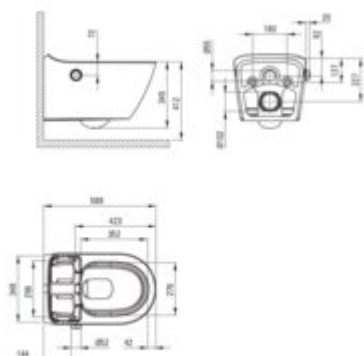

SILIA

Smart WC bowl, with automatic seat

Product code: CSSD6ZPW

EAN: 5907650895947

Color: white

Warranty [years]: 10

Finish	white
Material	ceramic
with bidet function	yes
Type	wall-mounted
Rim type	rimless
Hidden mountings	yes
Width [mm]	348
Length [mm]	588
Height [mm]	349
Mounting holes spacing / Axis [mm]	180
Toilet seat	included
Mounting kit included	yes
Additional features	toilet seat included

Features:

- Heated seat - four temperature comfort levels
- Automatic lid opening - just wave your foot
- User detection sensor - automatic seat lifting when you approach
- Antibacterial and antiseptic properties
- The Smart WC bowl is designed for installation on a standard Deante concealed frame