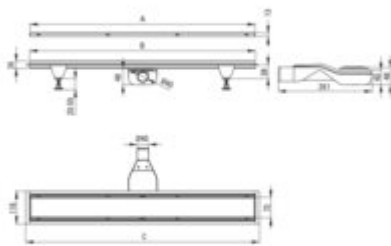

Linear drain, floor

Product code: KOS_007D

EAN: 5907650879220

Color: brushed steel

Warranty [years]: 10

Model	A [mm]	B [mm]	C [mm]
KOS-007D	600	600	600
KOS-007D	600	700	700
KOS-007D	700	600	600
KOS-007D	600	600	600
KOS-007D	600	1000	1000

Finish	brushed steel
Length [mm]	700
Material	stainless steel
Siphon flow [l/min]	36
Siphon 360 degrees	yes
Siphon included	yes
Siphon cleaned from the top	yes
Connection diameter [mm]	50
adjustable feet included	yes
Reversible drain	yes
Waterproofing mat	yes

Features:

- The drain is made of high quality stainless steel
- The set includes feet for easy leveling and a hook for removing the grate
- Only the best materials, the quality of which has been confirmed by laboratory tests
- Easy to clean siphon
- Hygienic certificate of the National Institute of Hygiene confirming the product's compliance
- Dedicated cleaning agent, safe for cleaned surfaces
- Possibility to choose installation method
- Insert wet/dry - effective barrier against sewage odors