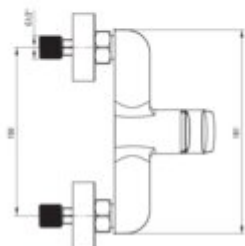

SANO

Shower mixer, wall-mounted

Product code: BLN_040M

EAN: 5908212077177

Color: chrome

Warranty [years]: 5

Mixer

Finish	chrome
Material	brass
Mixer type	single-handle, mixer
Flow class [l/min]	A <= 15 (9.1 - 15)
Acoustic group [dB]	II (20 < x <= 30)

Mixer cartridge

Ceramic cartridge size	30 mm
------------------------	-------

Features:

- Only the best materials, the quality of which has been confirmed by laboratory tests
- The mixer body is made of the highest quality brass
- Cleaning agent for fixtures in all colors available