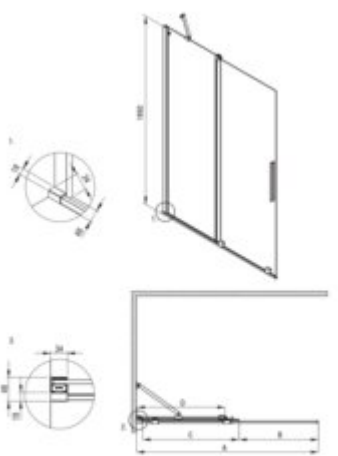

PRIZMA Shower wall, walk-in

Product code: KTJ_N32R

EAN: 5907650816485

Color: nero

Warranty [years]: 5

Model	Size	A (mm)	B (mm)	C (mm)	D (mm)
KTJ K30R	800x1950	780-800	310	420	370
KTJ K30R	900x1950	880-900	360	470	420
KTJ K30R	1000x1950	980-1000	410	520	470
KTJ K30R	1200x1950	1180-1200	510	620	570
KTJ K30R	1400x1950	1380-1400	610	720	670

Finish	nero
Width [mm]	1200
Height [mm]	1950
Glass finish	transparent
Glass thickness [mm]	6
Active cover	yes
Side dimension [mm]	1200
Railings	short to perpendicular wall/long to parallel wall
Tempered glass TOTAL WHITE	no
Reversible doors	yes
Installation without shower tray possible	yes
Possibility to install a railing to a perpendicular wall	yes

Features:

- Safe and durable tempered glass
- Possibility to install the cabin without a shower tray, directly on the tiles
- Hydrophobic Active-Cover coating that makes it easier for water to run off the glass
- Only the best materials, the quality of which has been confirmed by laboratory tests
- Dedicated to Active Cover surfaces
- Reversible door that allows the cabin to be mounted on the right or left side
- The railings give the structure rigidity
- Resistance to impacts, chemicals and stains in accordance with PN-EN 14428+A1:2008 norm, c
- Dedicated cleaning agent, safe for cleaned surfaces
- Can be combined with a second sliding wall and the Prizma walk-in shower wall
- Possibility of mounting the cabin directly on tiles or on Correo granite (KQR) and Kerria Plus acrylic (KTS) shower trays
- The set includes two rails - short and long
- Free combination of elements