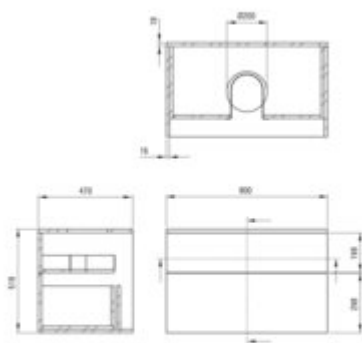

PRIZMA

Bathroom vanity, with granit washbasin

Product code: SDNB8SNU6S

EAN: 5907650888208

Color: nero

Warranty [years]: 2

Furniture

Finish	black
Installation method	wall-mounted
Width [mm]	800
Height [mm]	520
Depth [mm]	470
Material	MDF, particle board
Mounting kit included	no