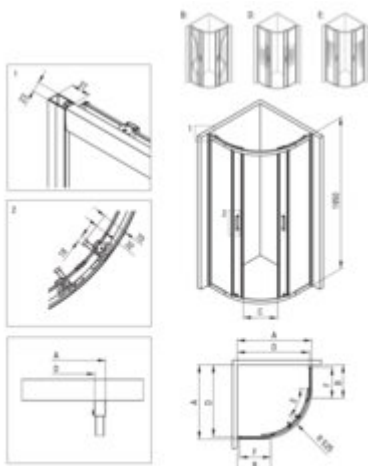

FUNKIA EVO

Shower cabin, half round

Product code: KYP_D088P

EAN: 5907650891475

Color: titanium

Warranty [years]: 5

Model	Size	A [mm]	B [mm]	C [mm]	D [mm]	E [mm]	F [mm]
KYP_D088P	800x800	785-800	251	800	784	326	225
KYP_D088P	800x900	800-900	251	920	804	326	225

Finish	titanium
Shape	half round
Width [mm]	800
Height [mm]	1950
Glass finish	transparent
Glass thickness [mm]	5
Active cover	yes
Adjustment range up to [mm]	20
Masking of assembly elements	yes
Profiles levelling the curvature of the walls	yes
Reversible doors	yes
Installation without shower tray possible	yes
Double top rollers with ball bearings	yes
Detachable lower rollers	yes
Quick assembly with clips	yes