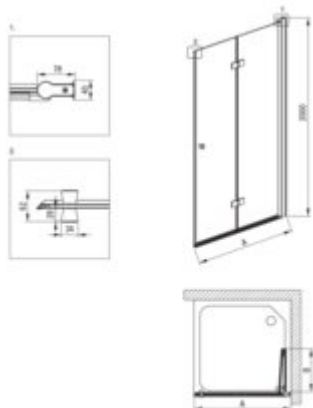

KERRIA PLUS

Shower cabin, square

Product code: KKN0X08S08

EAN: 5907650884422

Color: chrome

Warranty [years]: 5

Model	Size [mm]	A [mm]	B [mm]
678aKSP	700x2000	670-688	200
678aKSP	800x2000	770-788	200
678aKSP	900x2000	870-888	200
678aKSP	1000x2000	970-988	200

Showe cabin (KTSX042P)

Side dimension [mm]	785
---------------------	-----

Showe cabin (KTS_038P)

Finish	chrome
Width [mm]	800
Height [mm]	2000
Glass finish	transparent
Glass thickness [mm]	6
Active cover installation	yes
installation	to be completed with KTS doors , to be completed with KTS walk-in , possibility of assembly with a KTS movable panel
Side dimension [mm]	770
Adjustment range from [mm]	700
Adjustment range up to [mm]	1200
Masking of assembly elements	yes
Profiles levelling the curvature of the walls	yes
Railings	adjustable stiffening the cabin
Tempered glass TOTAL WHITE	yes
Installation without shower tray possible	yes

Shower door

Finish	chrome
Width [mm]	800
Height [mm]	2000
Glass finish	transparent
Glass thickness [mm]	6
Active cover installation	yes
installation	to be completed with KTS doors , to be completed with KTS walk-in
Side dimension [mm]	785
Adjustment range from [mm]	-10
Masking of assembly elements	yes
Profiles levelling the curvature of the walls	yes
Holders	with safety
Tempered glass TOTAL WHITE	yes
Reversible doors	yes
Silent closing	yes
Installation without shower tray possible	yes
Lifting hinges	yes
Hinges flush with the glass	yes