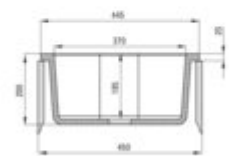

LUSITANO

Ceramic sink, 1-bowl

Product code: ZCL_680N

EAN: 5908212037850

Color: white

Warranty [years]: 2

Sink

Finish	white
Surface type	shine
Material	ceramic
Installation method	inset
Number of bowls	1
Minimum cabinet width [mm]	450
Height [mm]	200
Diameter [mm]	445
Bowl depth [mm]	185
Cut-out Diameter [mm]	425
Reversible	yes
Equipped with accessories	yes
Drain diameter	2"

Sink waste kit

Finish	steel
Plug type	manual
Low siphon/ Space saver	no
possibility to connect a dishwasher/ washing machine	yes

Features:

- Hard and durable ceramics does not lose its properties with long use
- The sink is equipped with fittings with a connection to the dishwasher
- Dedicated cleaning agent, safe for cleaned surfaces