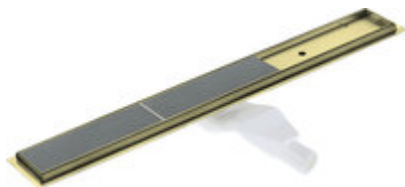

Linear drain, floor

Product code: KOS_R06D

EAN: 5907650868446

Color: brushed gold

Warranty [years]: 10

Model	A [mm]	B [mm]	C [mm]
KOS-R06D	600	600	600
KOS-R07D	600	700	700
KOS-R08D	700	600	600
KOS-R09D	600	600	600
KOS-R10D	600	1000	1000

Length [mm]	600
Material	stainless steel
Siphon flow [L/min]	36
Siphon 360 degrees	yes
Siphon included	yes
Siphon cleaned from the top	yes
Connection diameter [mm]	50
adjustable feet included	yes
Reversible drain	yes
Waterproofing mat	yes

Features:

- The drain is made of high quality stainless steel
- The set includes feet for easy leveling and a hook for removing the grate
- Easy to clean siphon
- Only the best materials, the quality of which has been confirmed by laboratory tests
- Hygienic certificate of the National Institute of Hygiene confirming the product's compliance
- Possibility to choose installation method
- Dedicated cleaning agent, safe for cleaned surfaces
- Insert wet/dry - effective barrier against sewage odors