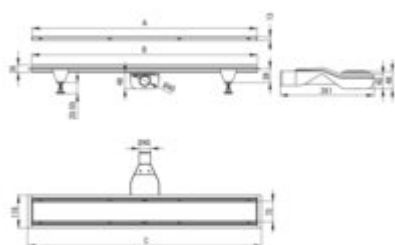

Linear drain, floor

Product code: KOS_R06D

EAN: 5907650868446

Color: brushed gold

Warranty [years]: 10

Model	A [mm]	B [mm]	C [mm]
KOS-R06D	600	600	600
KOS-R07D	600	700	700
KOS-R08D	700	600	600
KOS-R09D	600	600	600
KOS-R10D	600	1000	1000

Length [mm]	600
Material	stainless steel
Siphon flow [L/min]	36
Siphon 360 degrees	yes
Siphon included	yes
Siphon cleaned from the top	yes
Connection diameter [mm]	50
adjustable feet included	yes
Reversible drain	yes
Waterproofing mat	yes

Features:

- The drain is made of high quality stainless steel
- The set includes feet for easy leveling and a hook for removing the grate
- Easy to clean siphon
- Only the best materials, the quality of which has been confirmed by laboratory tests
- Hygienic certificate of the National Institute of Hygiene confirming the product's compliance
- Possibility to choose installation method
- Dedicated cleaning agent, safe for cleaned surfaces
- Insert wet/dry - effective barrier against sewage odors