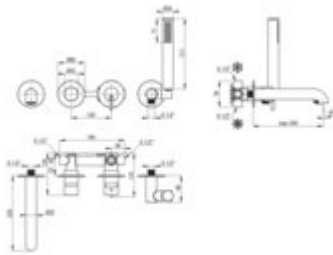

SILIA

Bath mixer, 4-hole

Product code: BQS_N18P

EAN: 5907650826996

Color: nero

Warranty [years]: 7

Mixer

Finish	nero
Material	brass
Mixer type	single-handle, mixer
Installation method	concealed
Total mixer height [mm]	226
Flow class [l/min]	A <= 15 (9.1 - 15)
Acoustic group [dB]	I (x <= 20)

Mixer cartridge

Ceramic cartridge size	35 mm
------------------------	-------

Spout

Spout type	still
Material	brass

Function switch

Switch type	click mechanical
-------------	------------------

Aerator (NQS_N81K)

Aerator type	silicone, laminar
Aerator size	M24

Aerator (XDCTOPC00)

Aerator type	flat, swivel, silicone
Aerator size	M24

Hose

Length [mm]	1500
Anti-twist	1

Hand shower

Number of functions	1
Anti-calc	yes
Additional features	cool-out