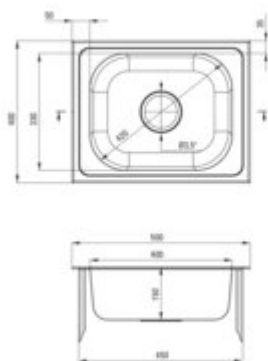

TECHNO

Steel sink, 1-bowl

Product code: ZEU_010A

EAN: 5908212005392

Color: satin

Warranty [years]: 2

Sink

Finish	satin
Surface type	smooth, satin
Material	steel 201
Installation method	inset
Number of bowls	1
Minimum cabinet width [mm]	450
Width [mm]	400
Length [mm]	500
Height [mm]	150
Bowl depth [mm]	150
Cut-out Length [mm]	480
Cut-out Width [mm]	380
Reversible	no
Equipped with accessories	yes
Drain diameter	3.5"

Sink waste kit

Finish	steel
Plug type	manual
Low siphon/ Space saver	yes
possibility to connect a dishwasher/ washing machine	yes

Features:

- High-strength stainless steel
- The sink is equipped with fittings with a connection to the dishwasher
- Natural antiseptic properties of steel
- Dedicated cleaning agent, safe for cleaned surfaces
- Reversible steel sink - install with the bowl on the left or right side
- Self-drilling tap hole - without voiding the warranty.